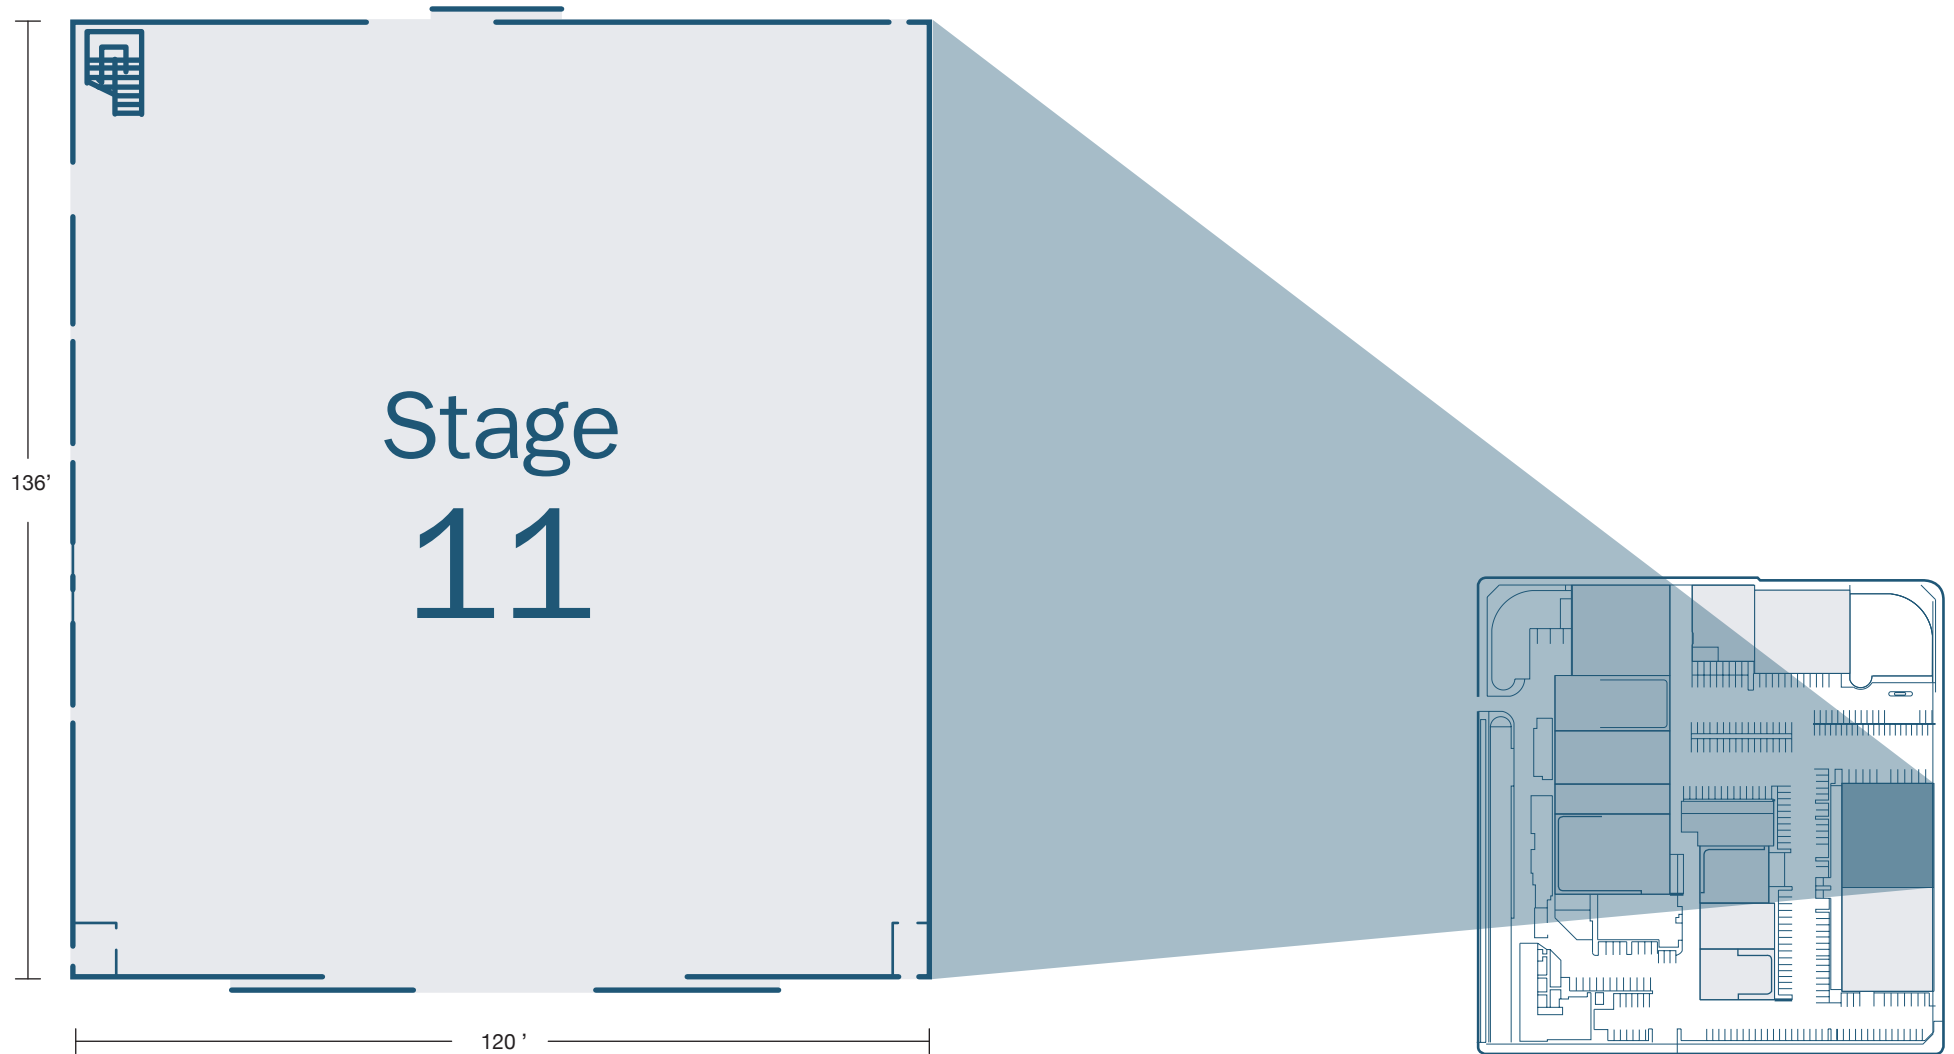

RALEIGH STUDIOS

Raleigh Studios Hollywood

5300 Melrose Avenue
Hollywood, CA
raleighstudios.com
888.960.FILM

HOLLYWOOD
sound stage 11

STAGE	SQ. FT.	DIMENSIONS	HEIGHT Ft	FLOOR	DOOR (W x H)	POWER	AC / HEAT
11	16,320	136' x 120'	45'	Wood Over Concrete	52' x 20'	8,000 amps	105

Connects to stage 12

While the information contained herein is believed to be accurate it is not guaranteed. 2017 Raleigh Studios