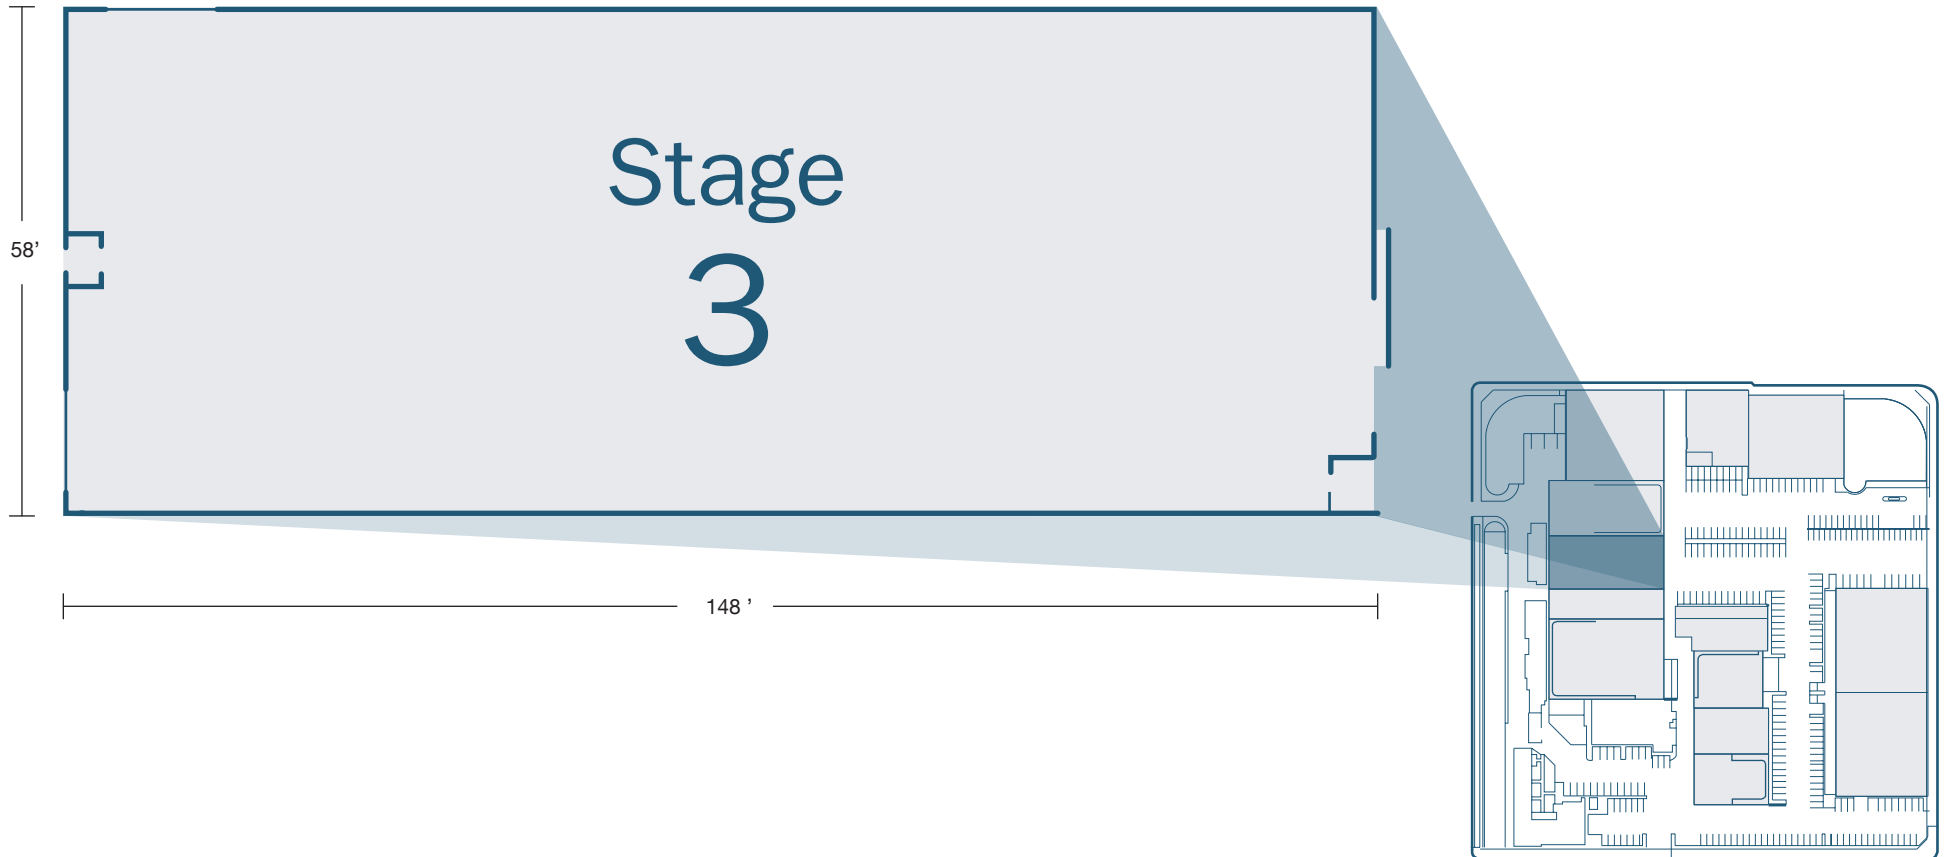

RALEIGH STUDIOS

Raleigh Studios Hollywood

5300 Melrose Avenue
Hollywood, CA
raleighstudios.com
888.960.FILM

HOLLYWOOD sound stage 03	STAGE	SQ. FT.	DIMENSIONS	HEIGHT Ft	FLOOR	DOOR (W x H)	POWER	AC / HEAT
	3	8,584	148' x 58'	28'	Raised Wood Floor	19' 5" x 19' 9"	2,800 amps	40