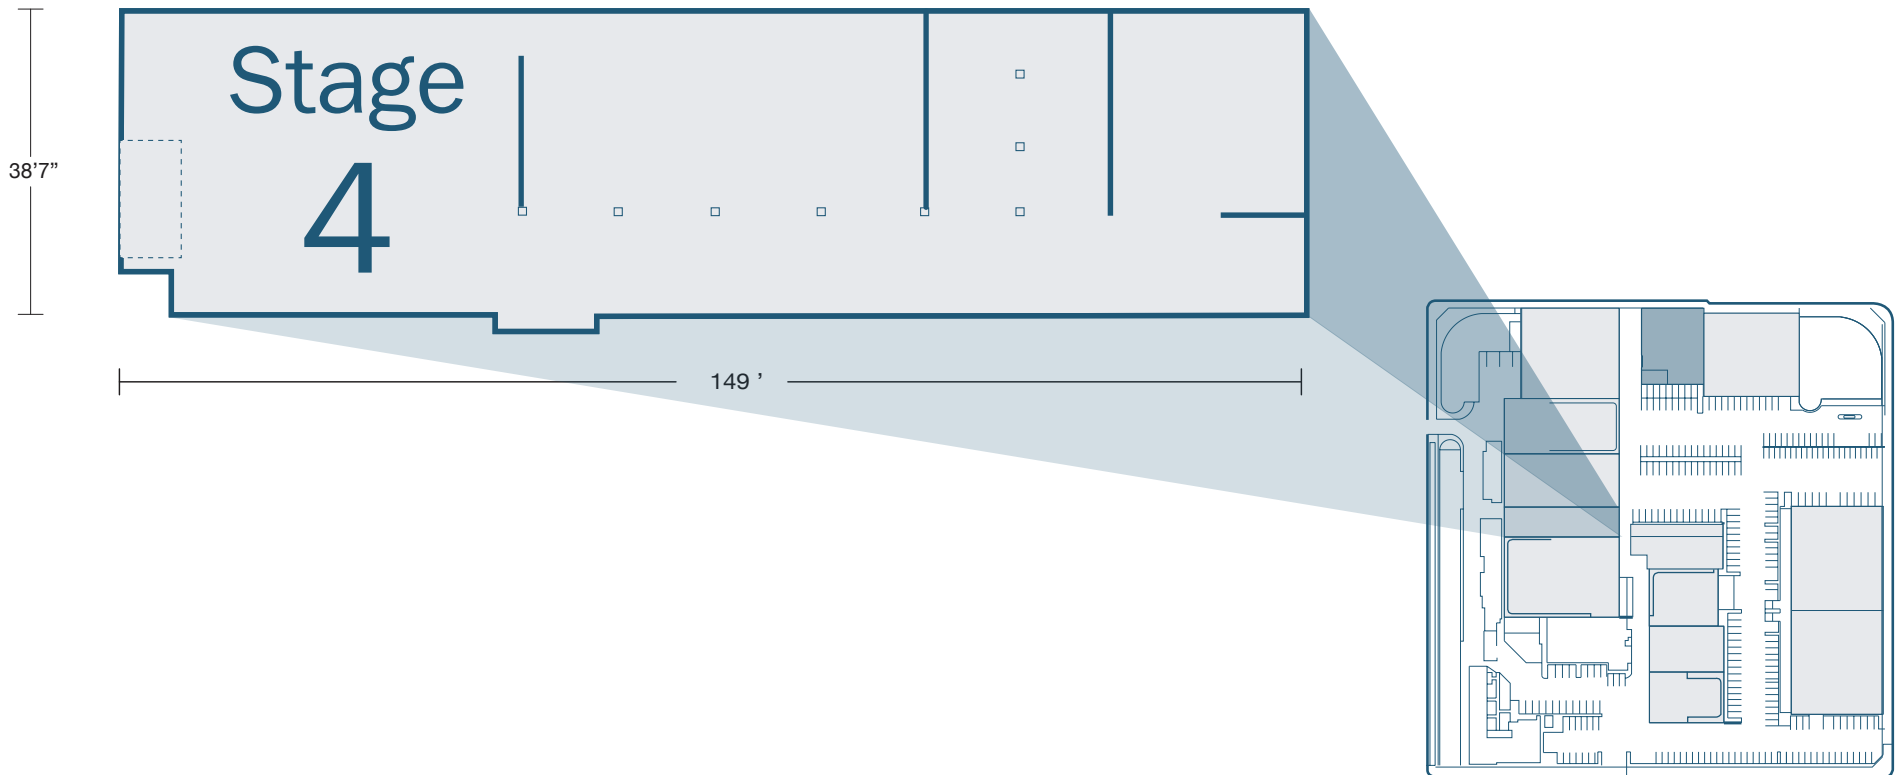

**RALEIGH STUDIOS**

**Raleigh Studios Hollywood**

5300 Melrose Avenue  
Hollywood, CA  
raleighstudios.com  
888.960.FILM

<b>HOLLYWOOD</b> sound stage 4/Mill	STAGE	SQ. FT.	DIMENSIONS	HEIGHT Ft	FLOOR	DOOR (W x H)	POWER	AC / HEAT
	4	5,750	38'7" x 149'	9'3"– 20'	Wood Over Concrete	12' x 12'	200 amps	30 tons