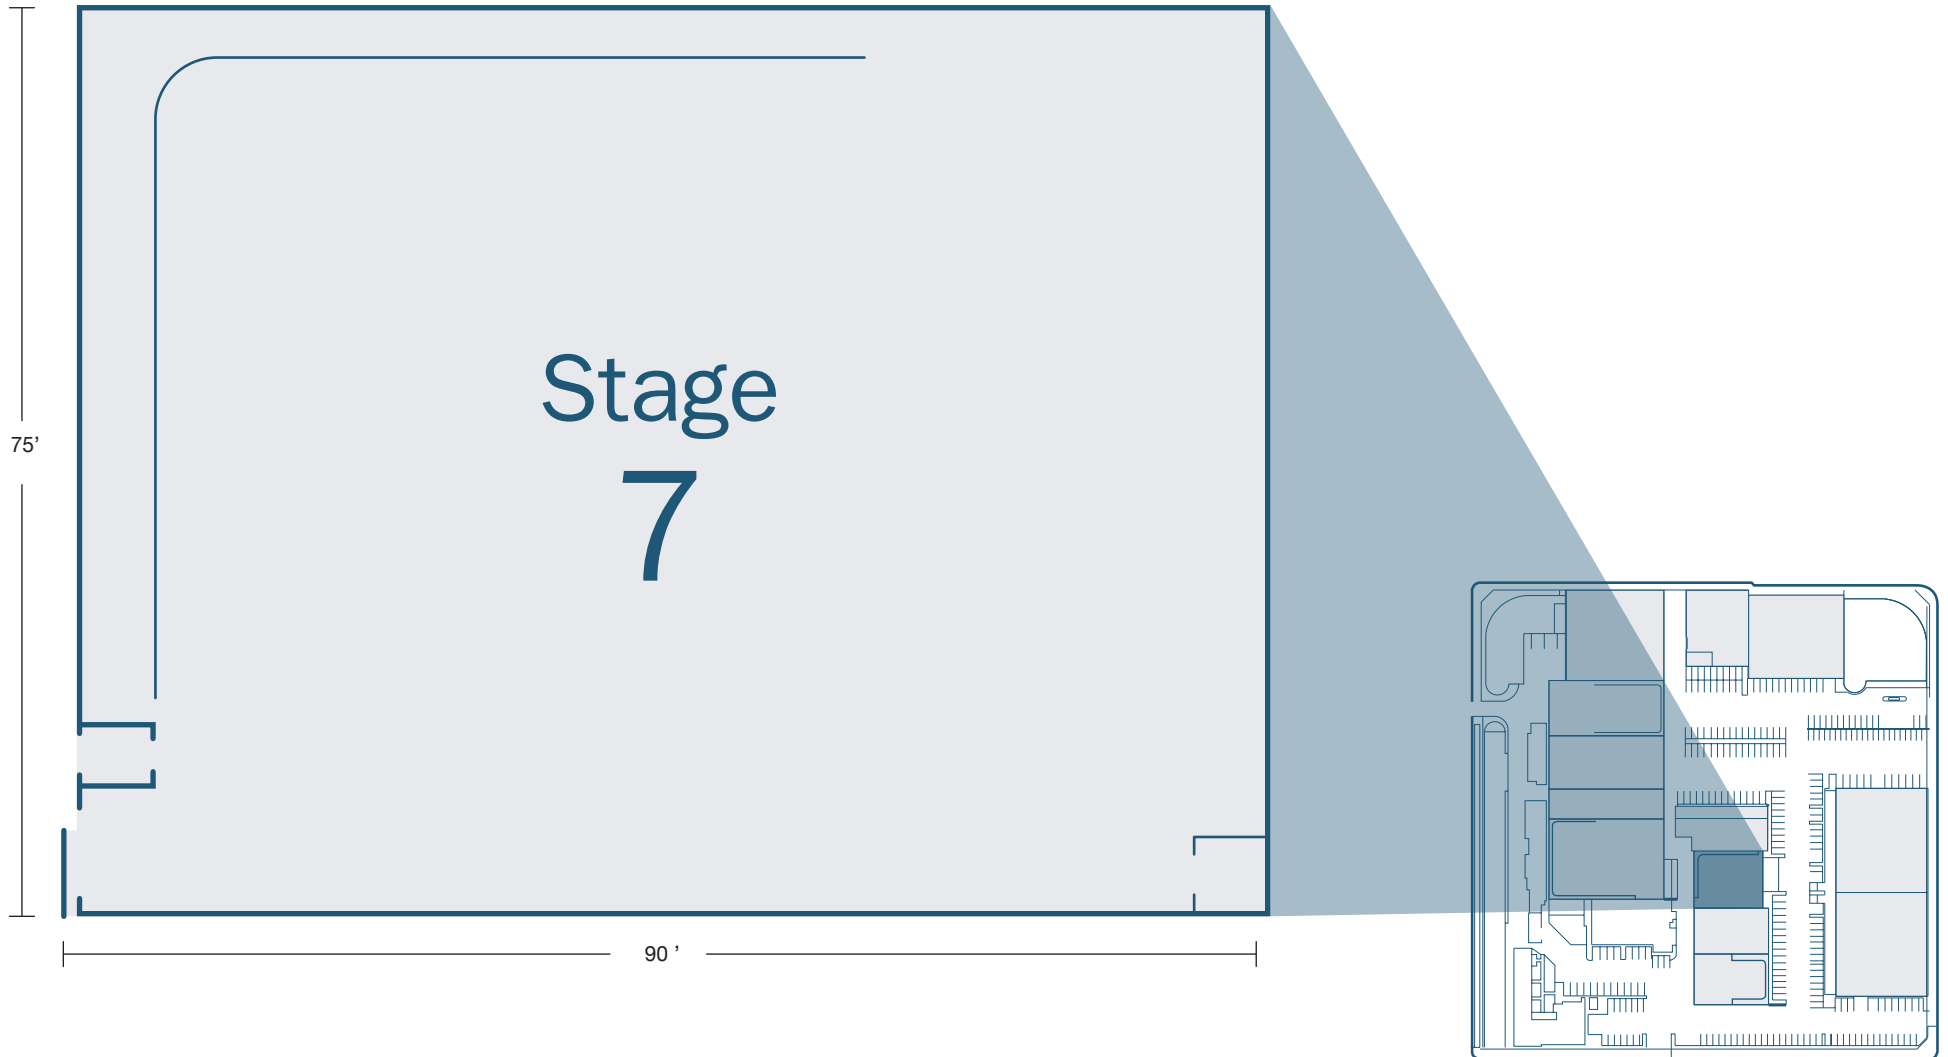

RALEIGH STUDIOS

Raleigh Studios Hollywood

5300 Melrose Avenue
Hollywood, CA
raleighstudios.com
888.960.FILM

HOLLYWOOD sound stage 07	STAGE	SQ. FT.	DIMENSIONS	HEIGHT Ft	FLOOR	DOOR (W x H)	POWER	AC / HEAT
	7	6,750	90' x 75'	20'	Wood Over Concrete	12' x 16'	2,000 amps	30