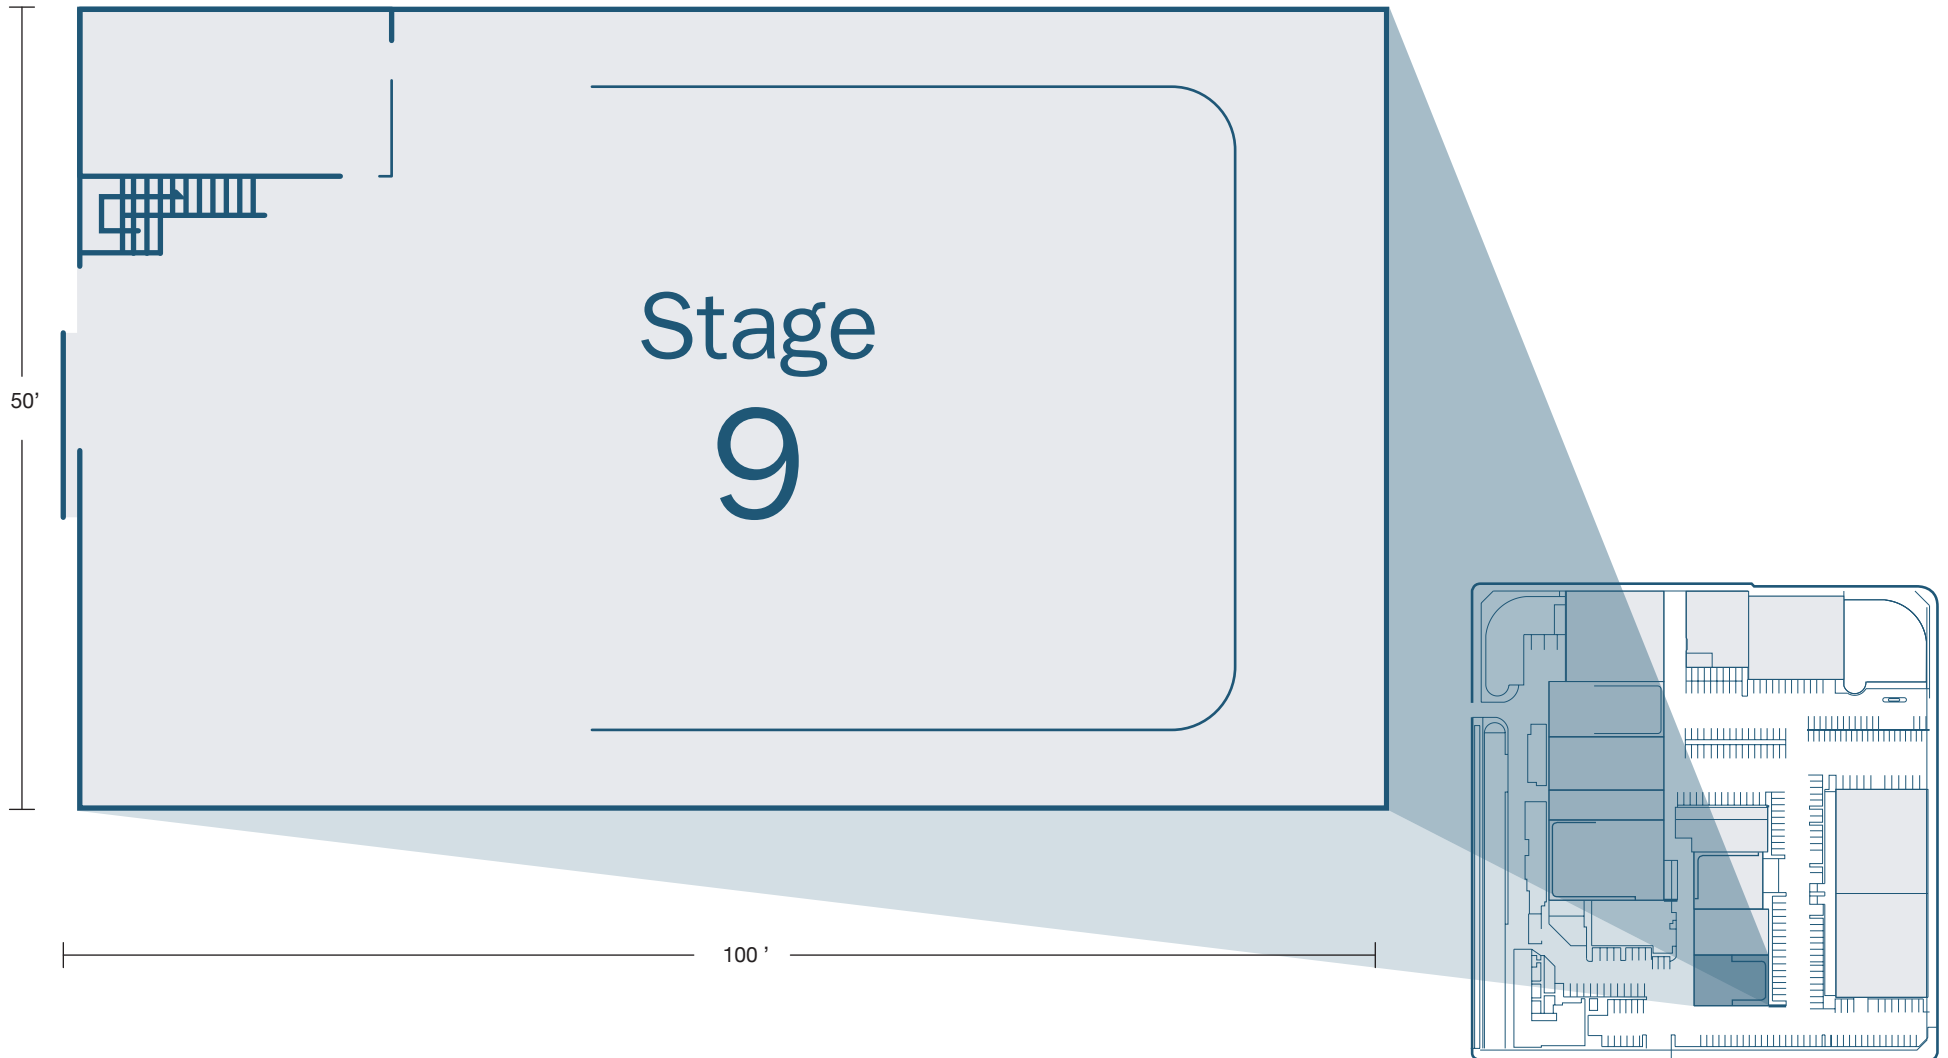

RALEIGH STUDIOS

Raleigh Studios Hollywood

5300 Melrose Avenue  
Hollywood, CA  
raleighstudios.com  
888.960.FILM

| HOLLYWOOD<br>sound stage 09 | STAGE | SQ. FT. | DIMENSIONS | HEIGHT Ft | FLOOR              | DOOR (W x H) | POWER      | AC / HEAT |
|-----------------------------|-------|---------|------------|-----------|--------------------|--------------|------------|-----------|
|                             | 9     | 5,000   | 100' x 50' | 20'       | Wood Over Concrete | 14' x 16'    | 3,200 amps | 40        |