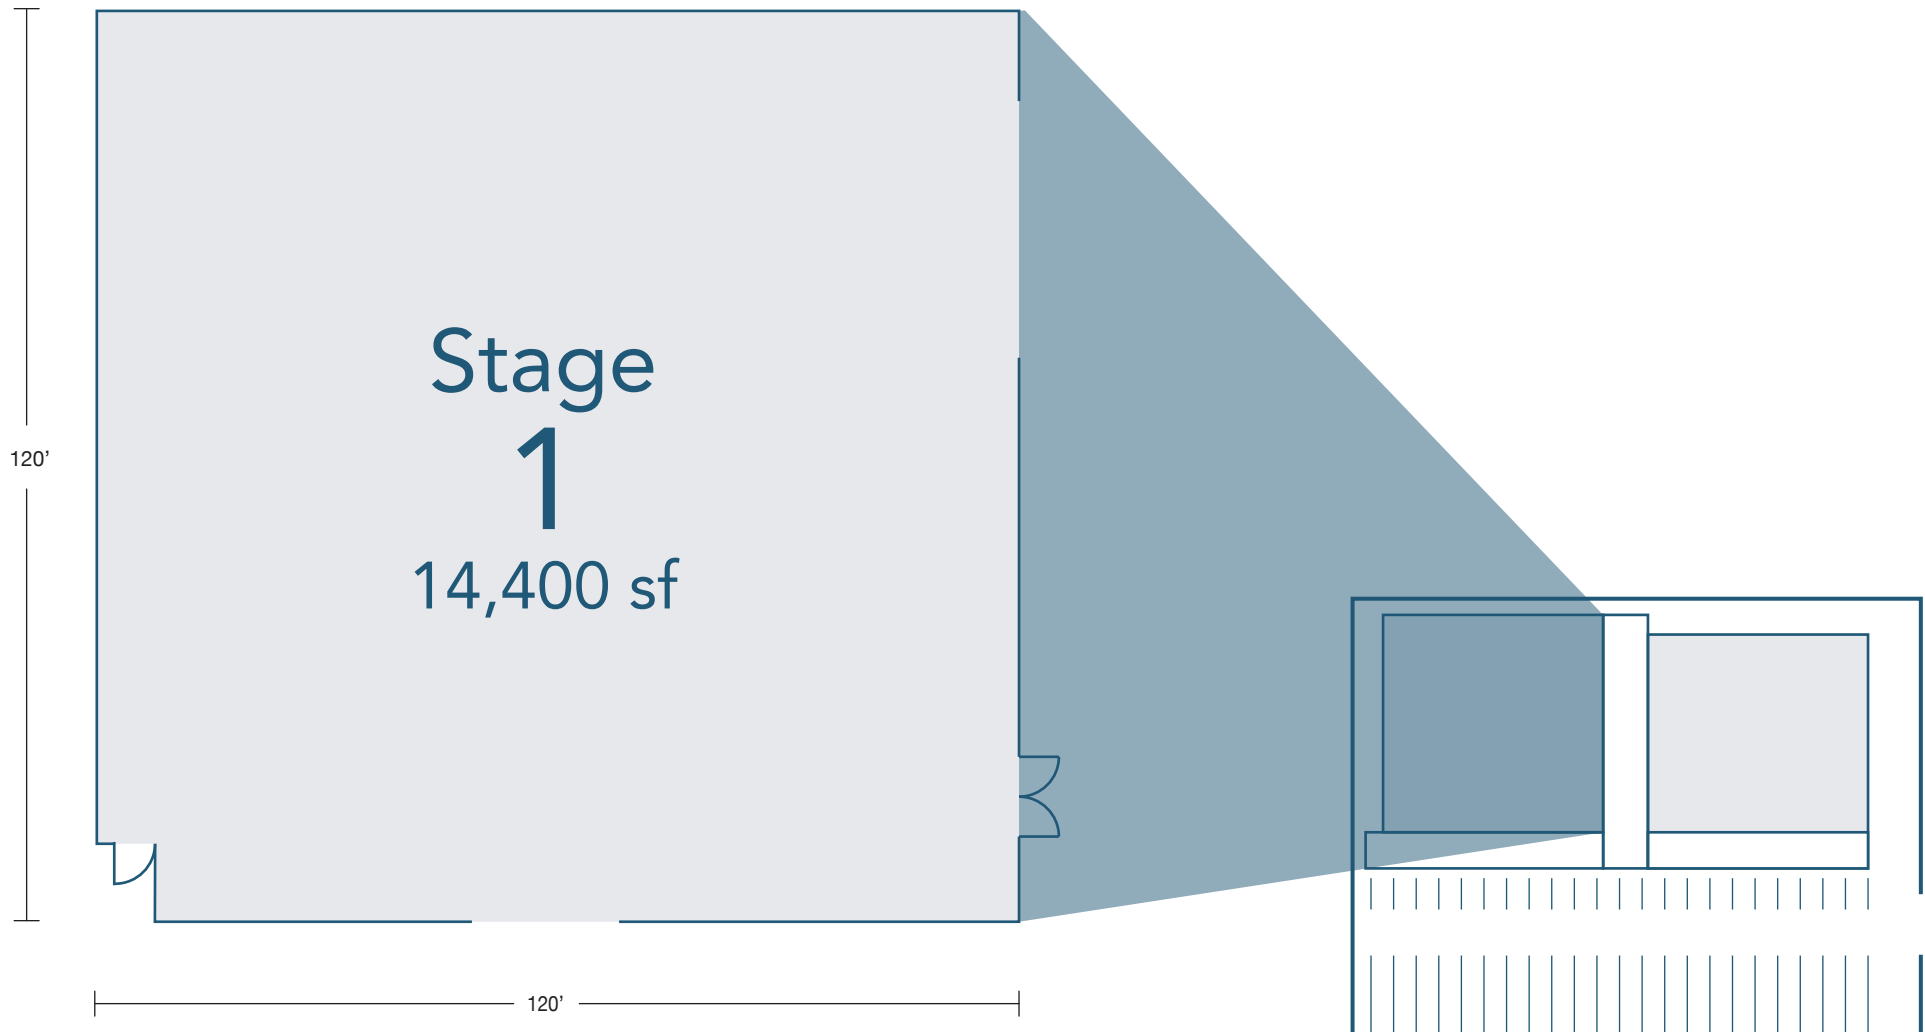

RALEIGH STUDIOS

Raleigh Studios Saticoy

5300 Melrose Avenue
Hollywood, CA
raleighstudios.com
888.960.FILM

SATICOY sound stage 1		STAGE	SQ. FT.	DIMENSIONS	HEIGHT Ft	FLOOR	DOOR (W x H)	POWER	AC
		1	14,400	120' x 120'	35'	Raised Wood Floor	19' 7" x 14' 6"	16,800 amps	60 tons