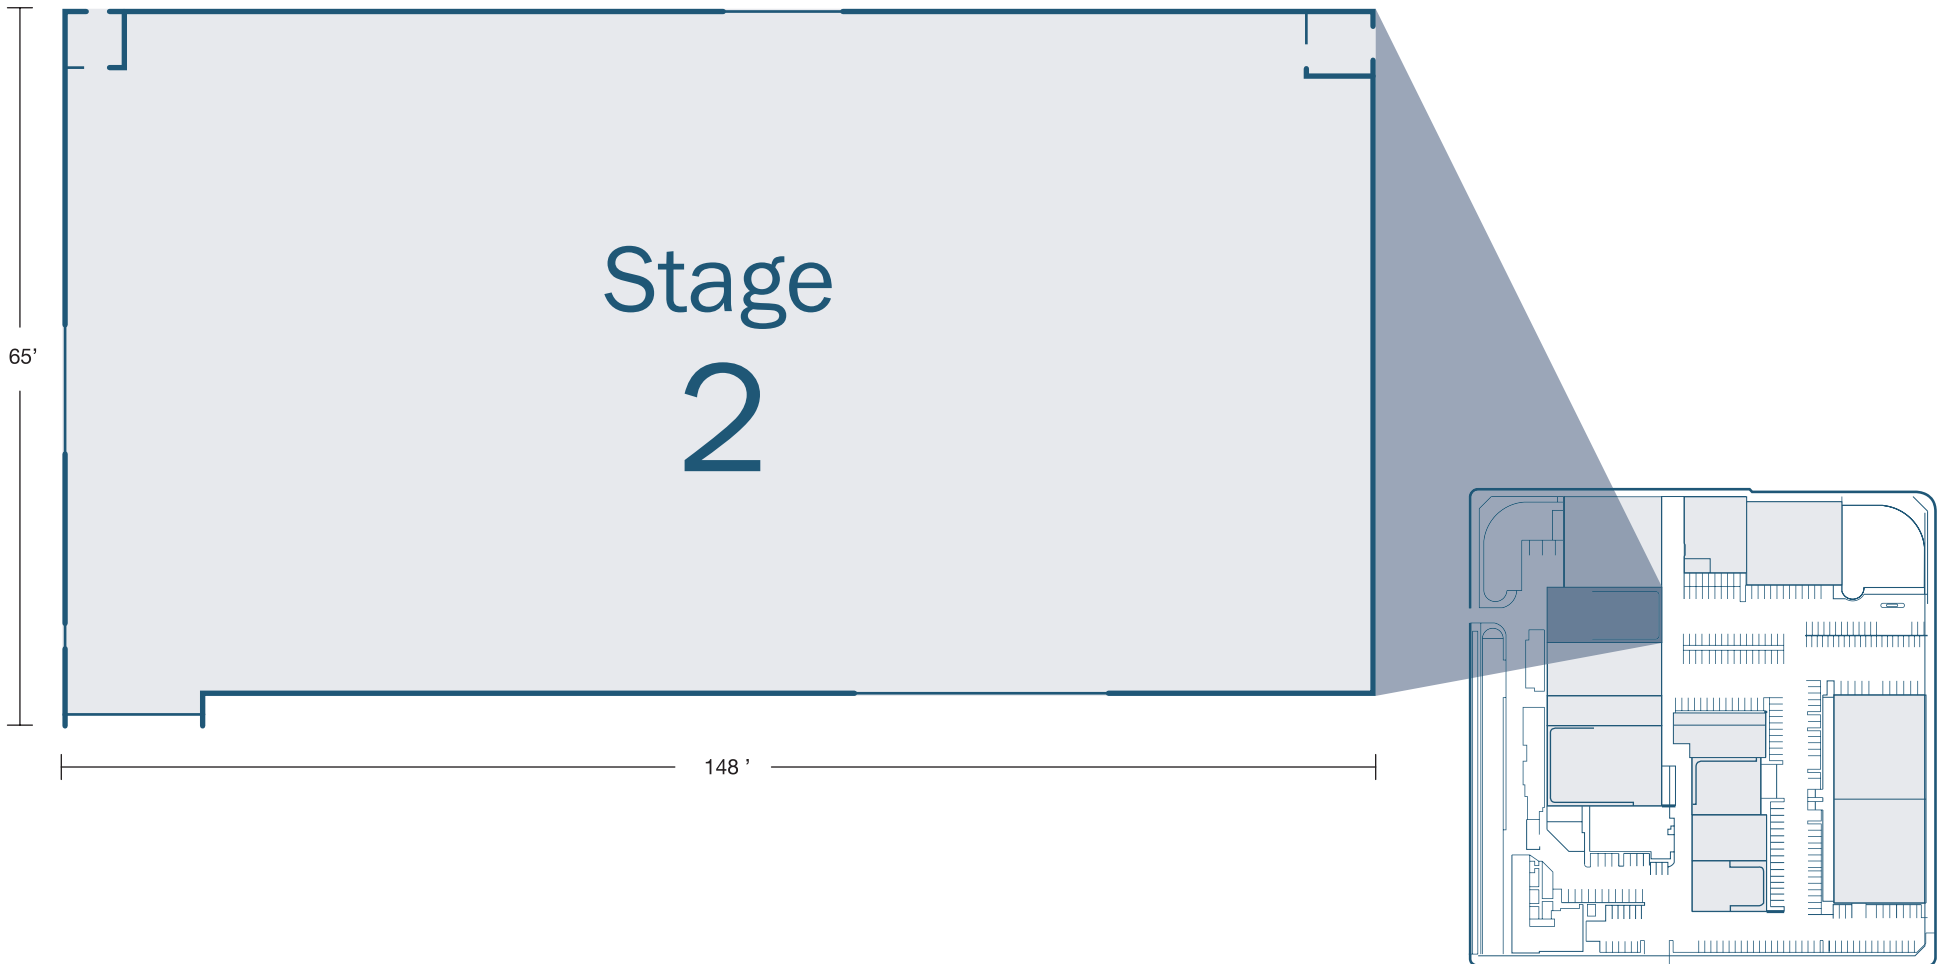

RALEIGH STUDIOS

Raleigh Studios Hollywood

5300 Melrose Avenue  
Hollywood, CA  
raleighstudios.com  
888.960.FILM

**HOLLYWOOD**  
sound stage 02

STAGE	SQ. FT.	DIMENSIONS	HEIGHT Ft	FLOOR	DOOR (W x H)	POWER	AC / HEAT
2	9,620	148' x 65'	25'	Raised Wood Floor	14' 2" x 13' 8"	2,000 amps	40