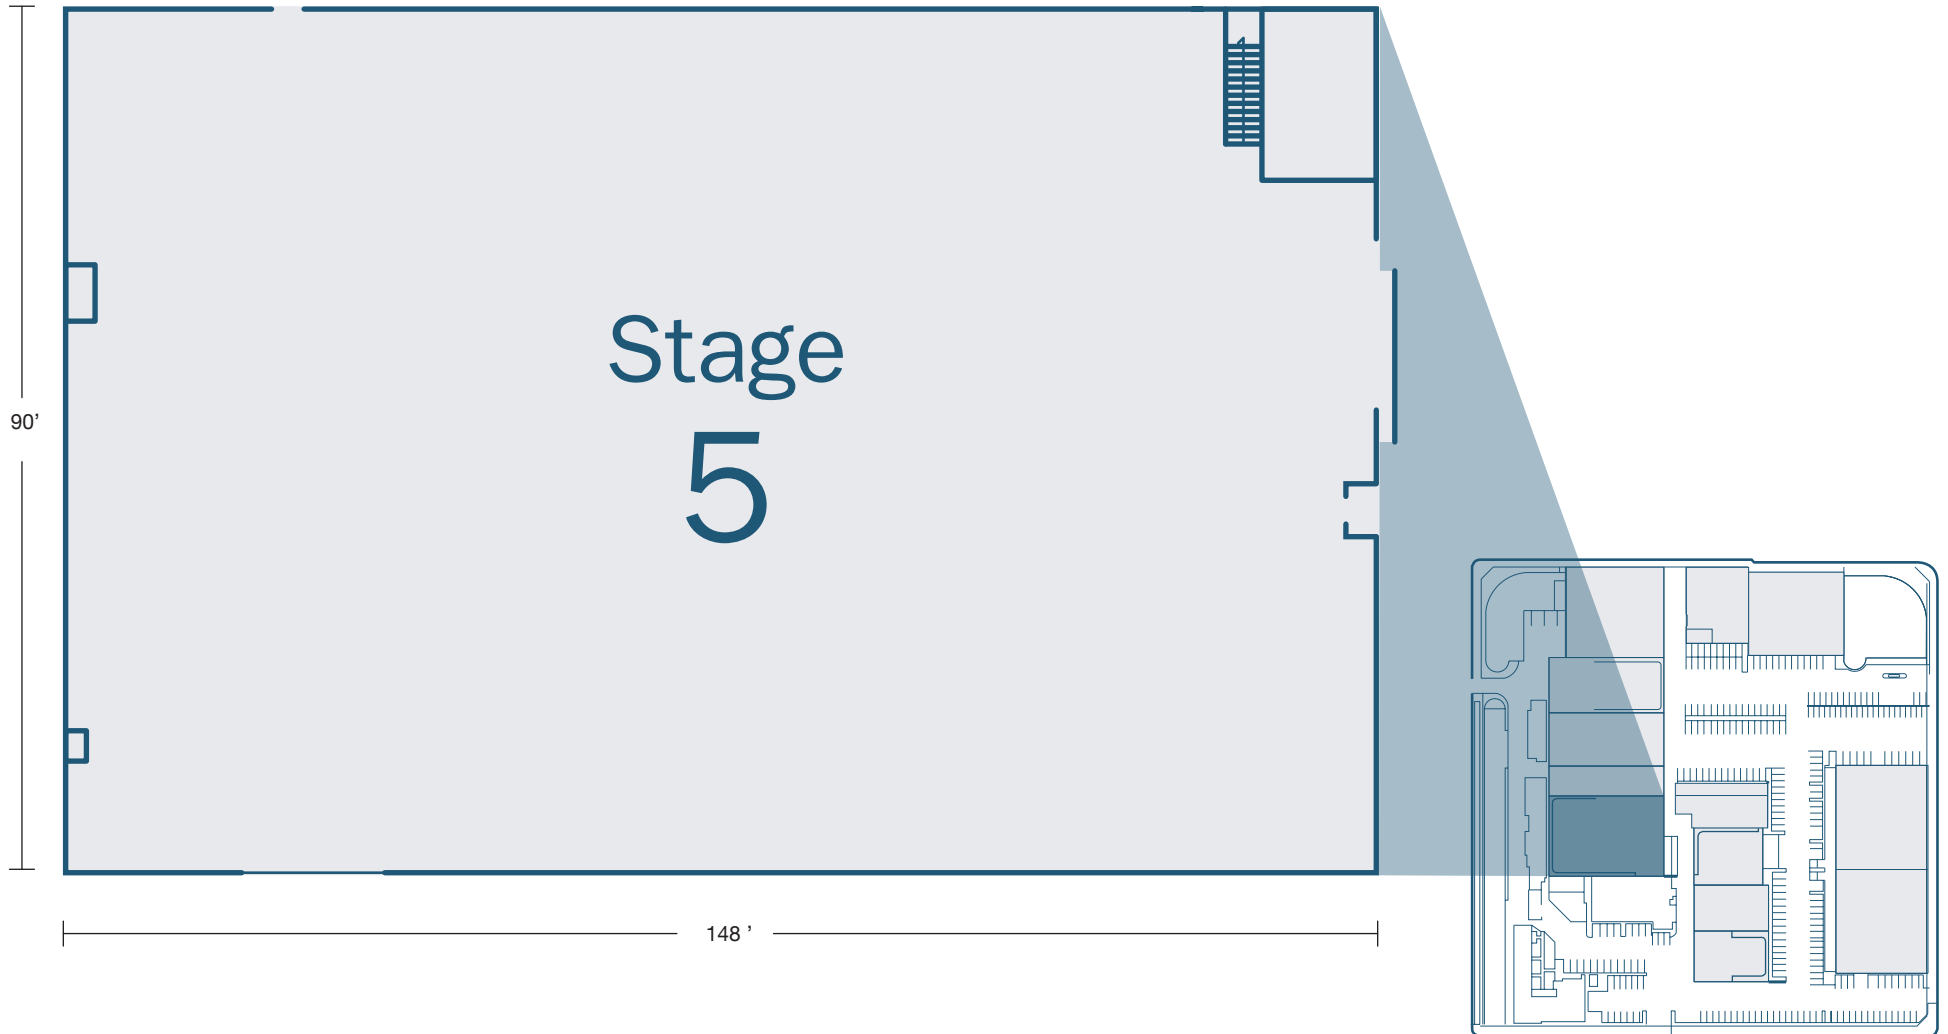

RALEIGH STUDIOS

Raleigh Studios Hollywood

5300 Melrose Avenue
Hollywood, CA
raleighstudios.com
888.960.FILM

HOLLYWOOD sound stage 05	STAGE	SQ. FT.	DIMENSIONS	HEIGHT Ft	FLOOR	DOOR (W x H)	POWER	AC / HEAT
	5	13,320	148' x 90'	35'	Raised Wood Floor	18' x 17' 10"	5,600 amps	60