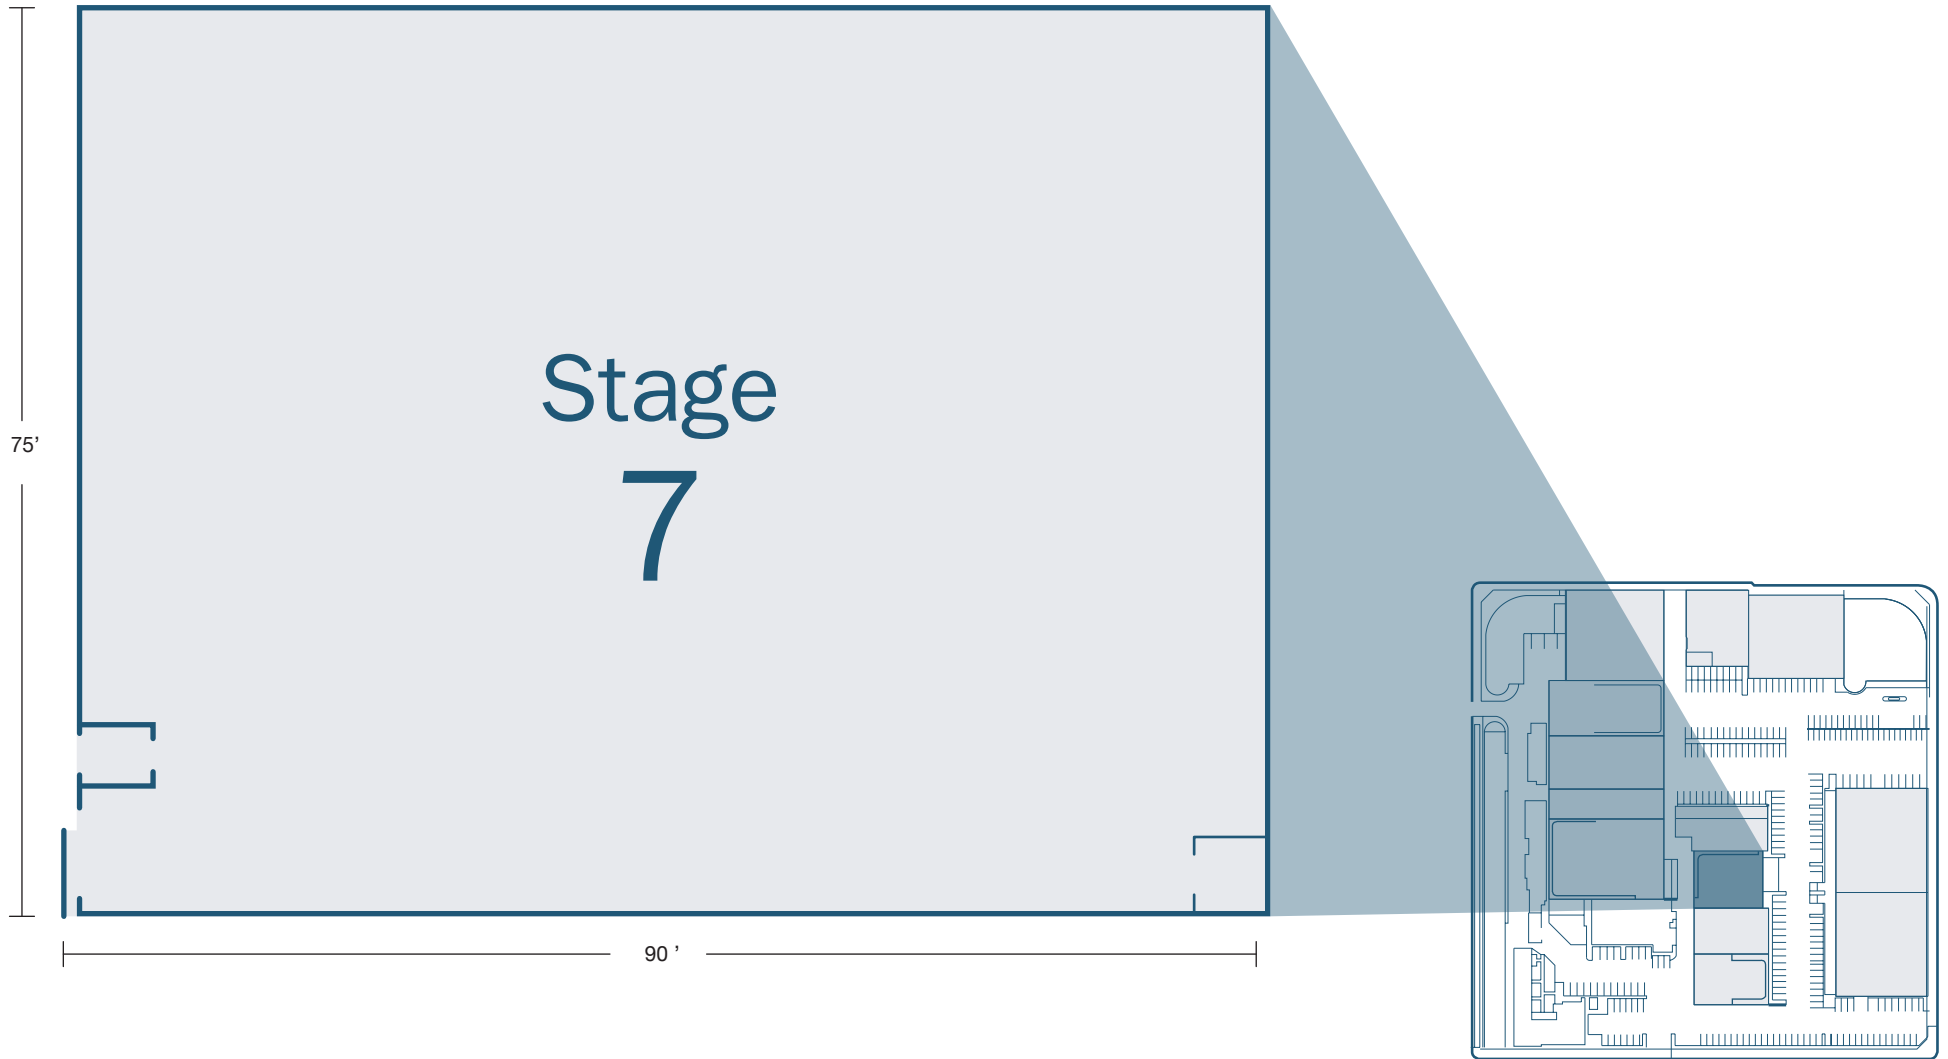

RALEIGH STUDIOS

Raleigh Studios Hollywood

5300 Melrose Avenue
Hollywood, CA
raleighstudios.com
888.960.FILM

HOLLYWOOD sound stage 07	STAGE	SQ. FT.	DIMENSIONS	HEIGHT Ft	FLOOR	DOOR (W x H)	POWER	AC / HEAT
	7	6,750	90' x 75'	20'	Wood Over Concrete	12' x 16'	2,000 amps	30