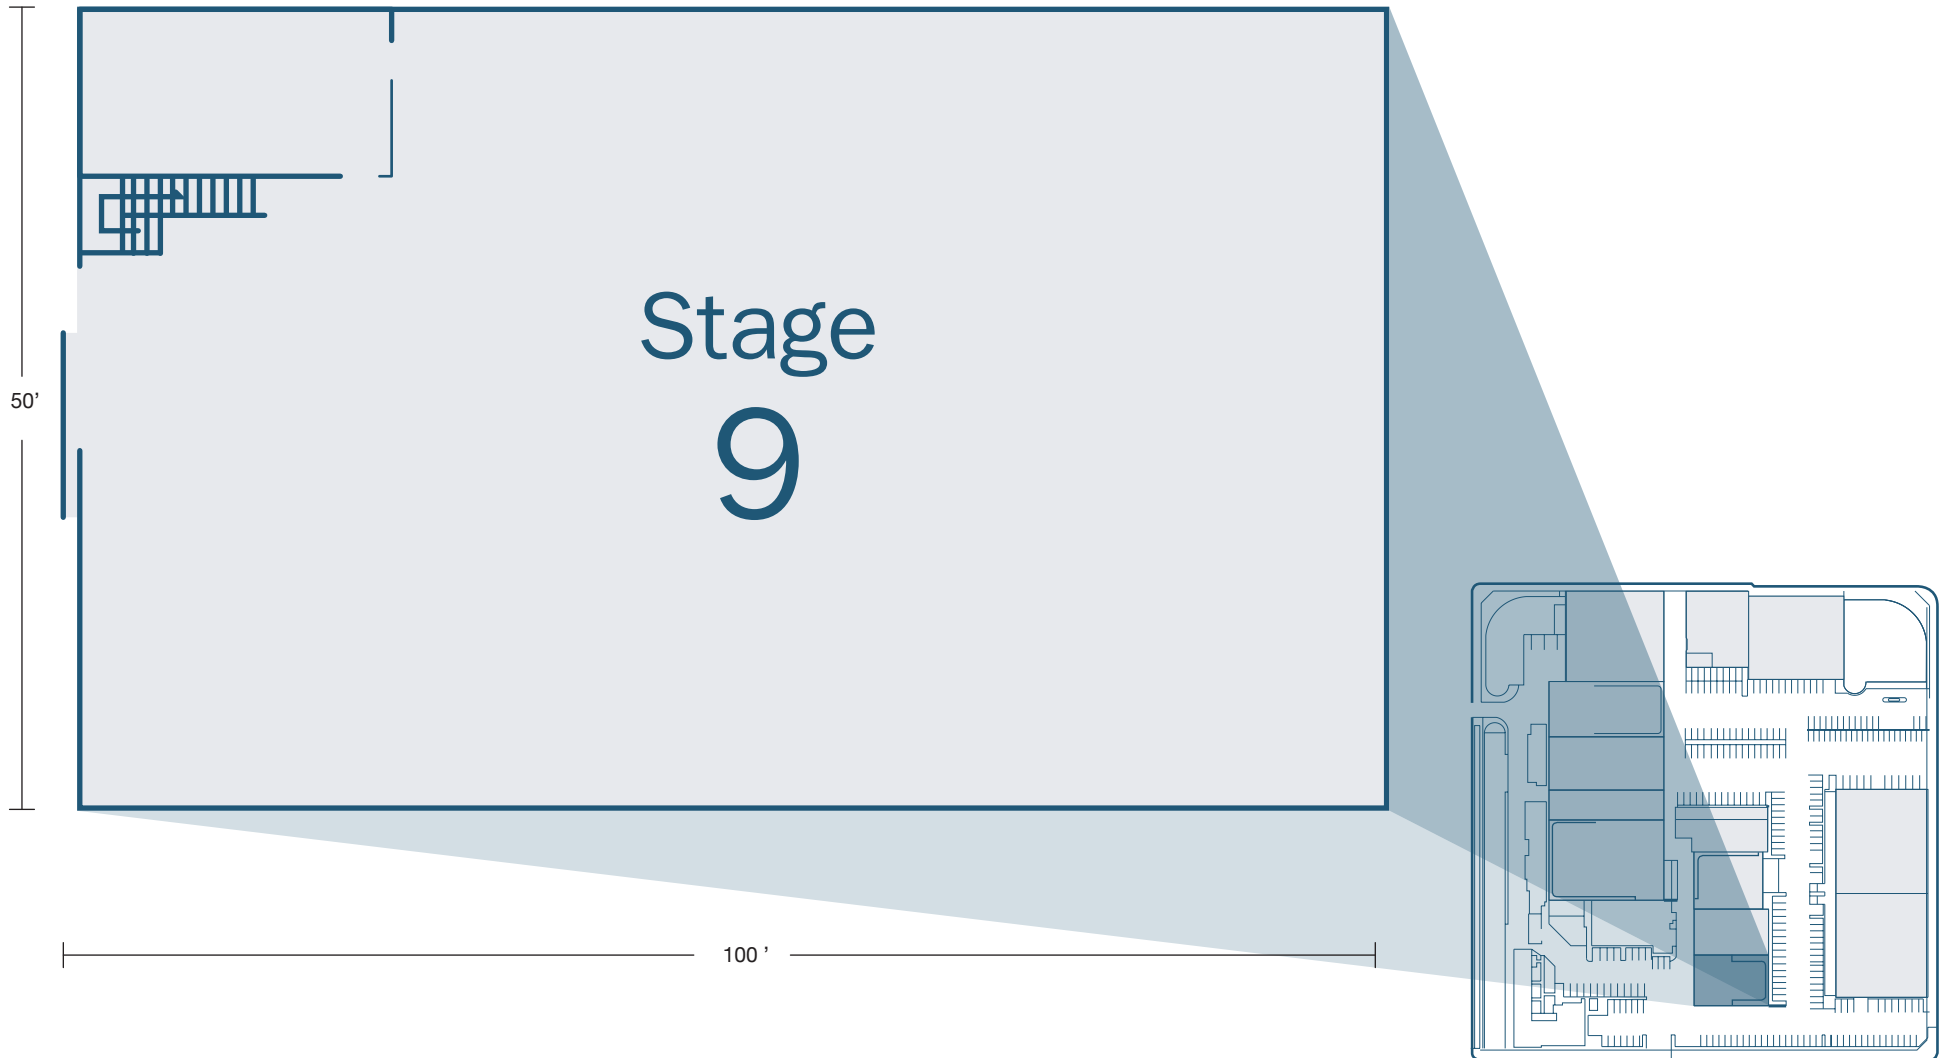

RALEIGH STUDIOS

Raleigh Studios Hollywood

5300 Melrose Avenue  
Hollywood, CA  
raleighstudios.com  
888.960.FILM

HOLLYWOOD sound stage 09	STAGE	SQ. FT.	DIMENSIONS	HEIGHT Ft	FLOOR	DOOR (W x H)	POWER	AC / HEAT
	9	5,000	100' x 50'	20'	Wood Over Concrete	14' x 16'	3,200 amps	40