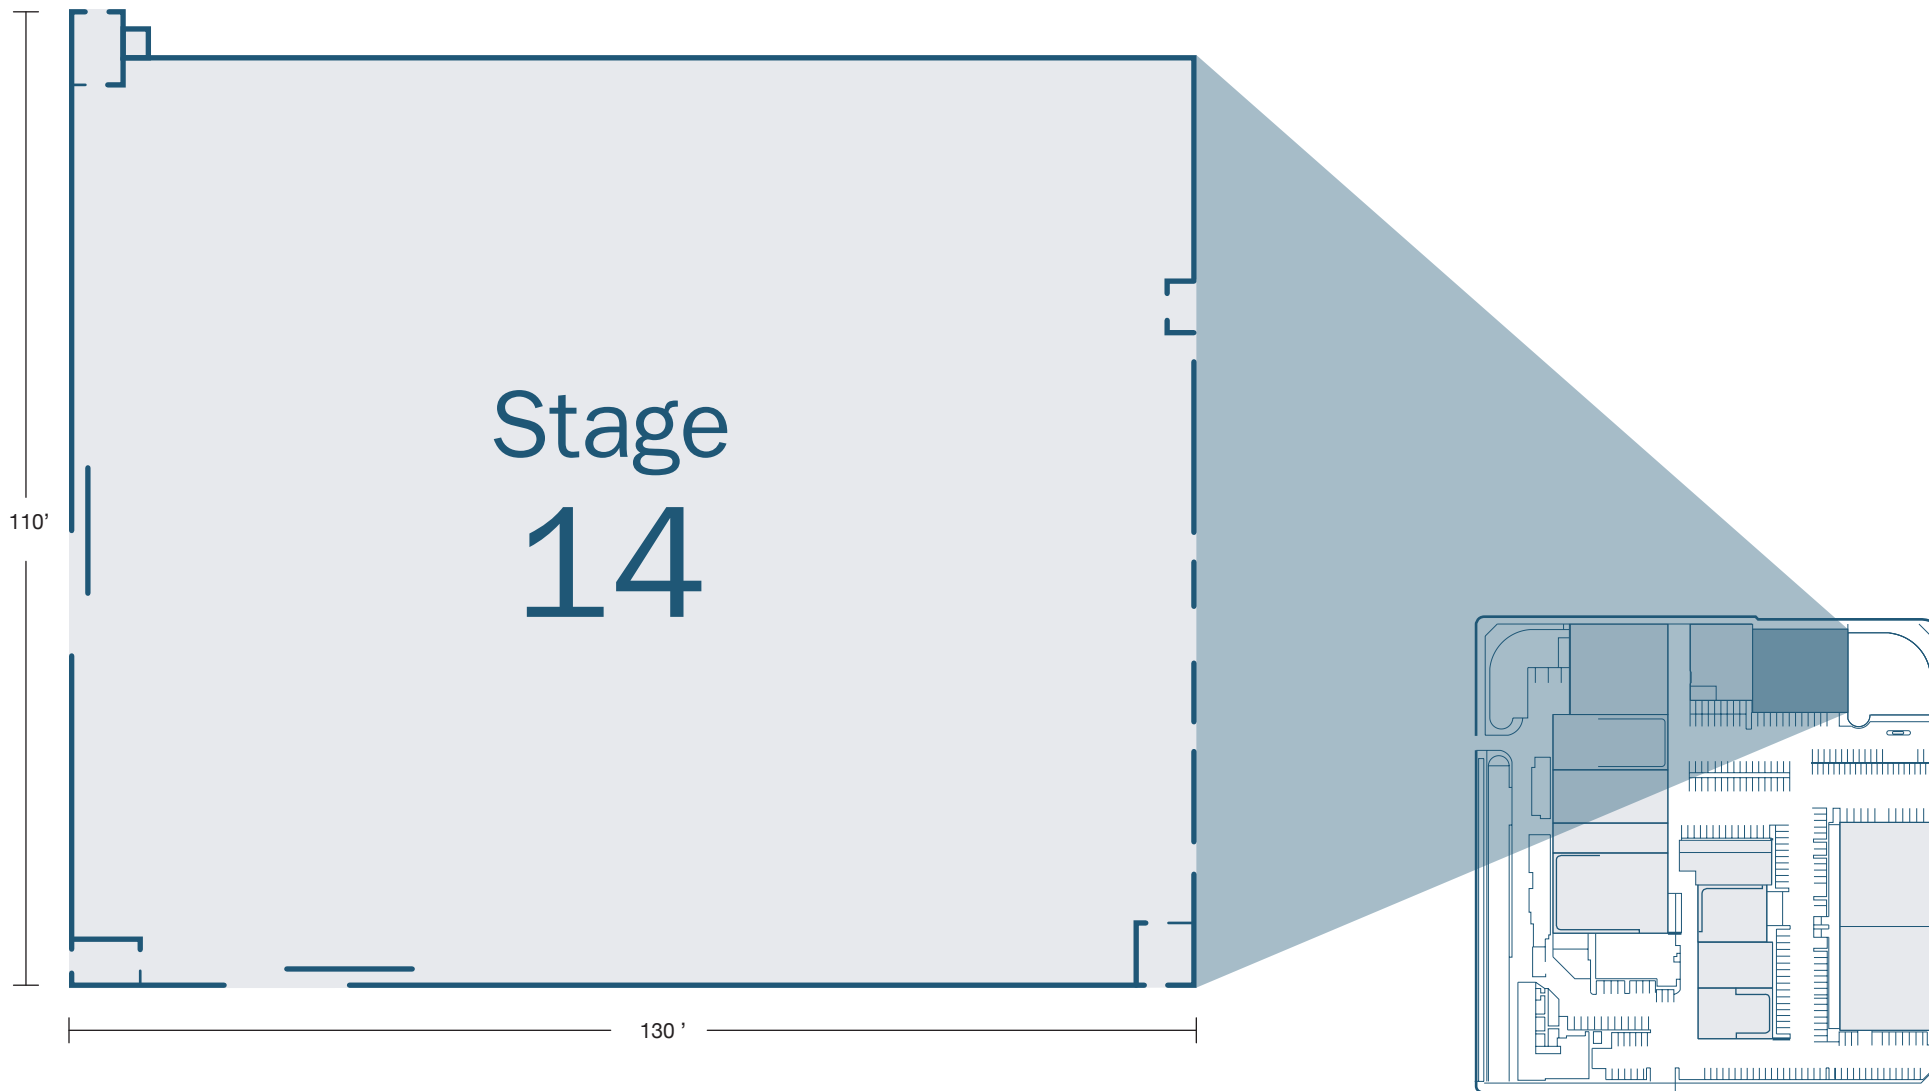

RALEIGH STUDIOS

Raleigh Studios Hollywood

5300 Melrose Avenue
Hollywood, CA
raleighstudios.com
888.960.FILM

HOLLYWOOD
sound stage 14

STAGE	SQ. FT.	DIMENSIONS	HEIGHT Ft	FLOOR	DOOR (W x H)	POWER	AC / HEAT
14	14,300	130' x 110'	30'	Wood Over Concrete	14' 6" x 20'	8,000 amps	120

Connects to stage 10

While the information contained herein is believed to be accurate it is not guaranteed. 2017 Raleigh Studios